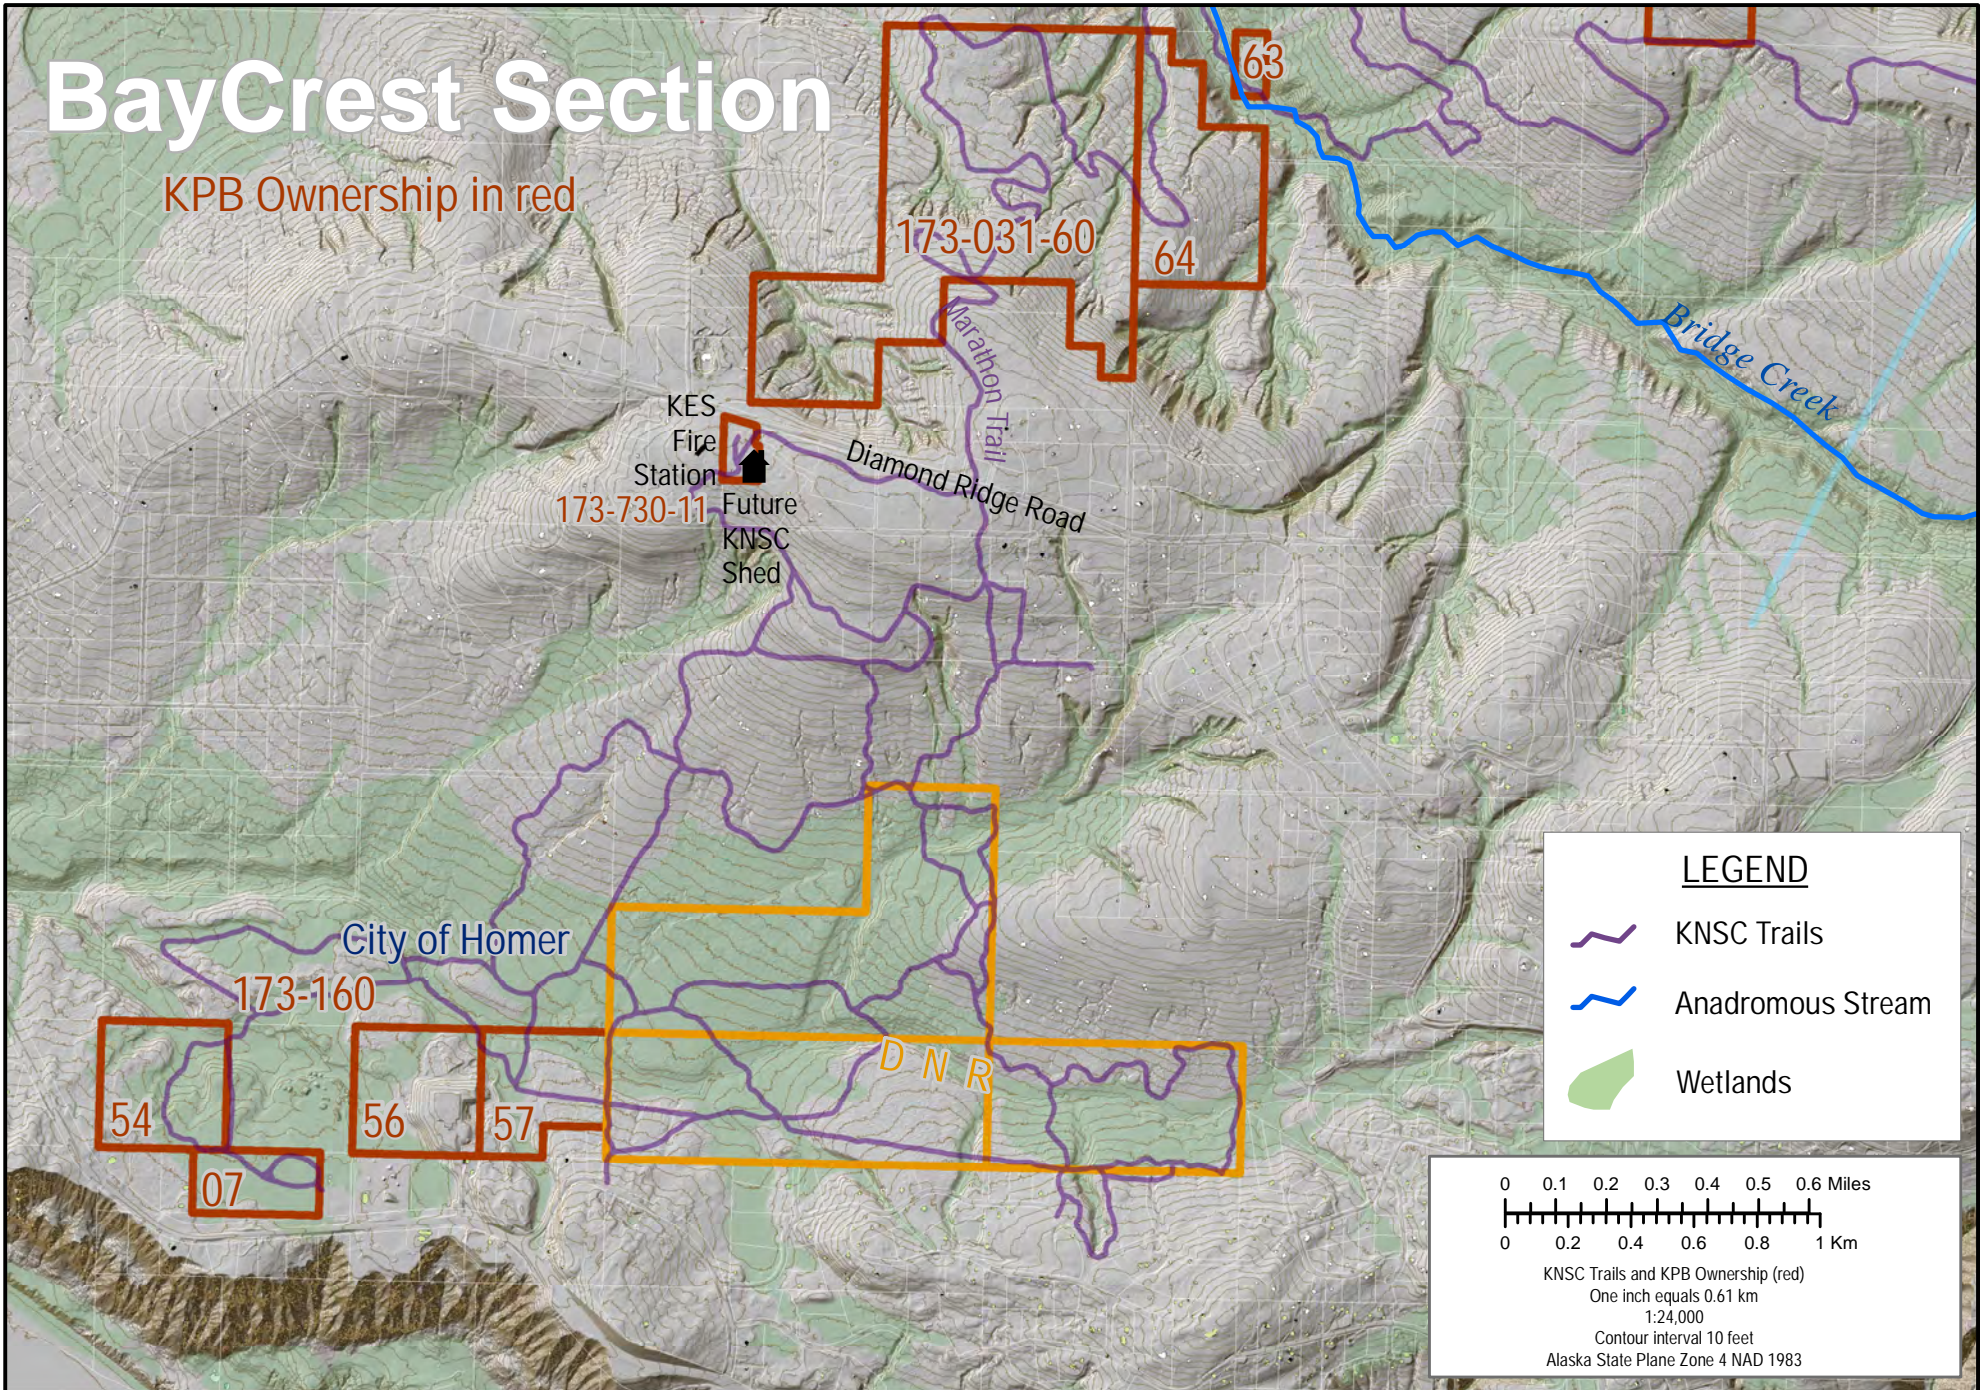

BayCrest Section

KPB Ownership in red

KES
Fire
Station
173-730-11
Future
KNSC
Shed

Diamond Ridge Road

173-031-60

64

63

City of Homer

173-160

54

07

56

57

D N R

Bridge Creek

Marathon Trail