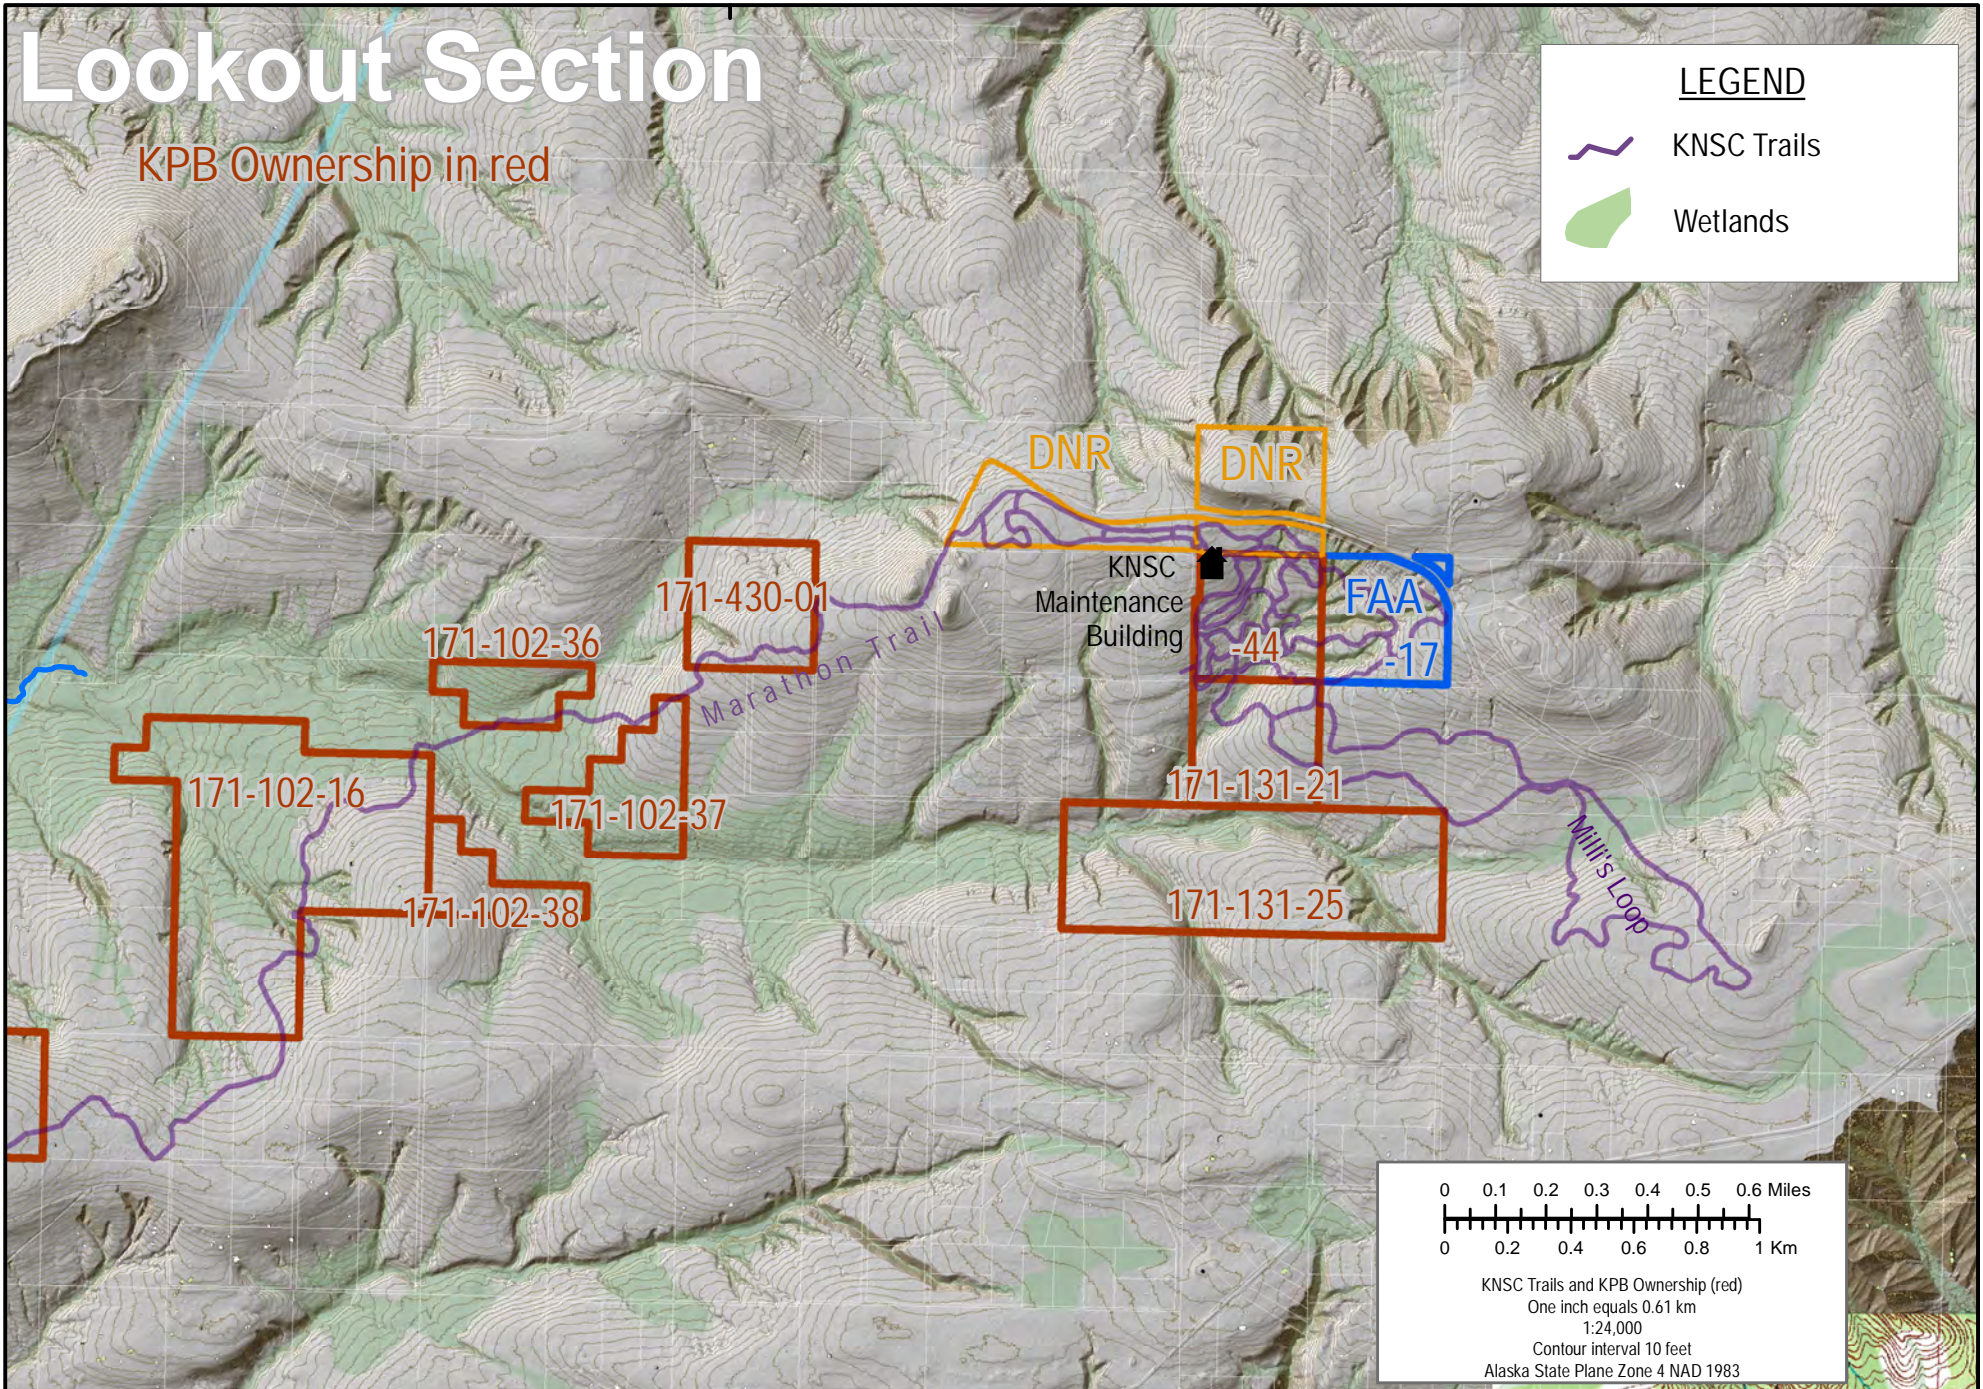

# Lookout Section

KPB Ownership in red

**LEGEND**

-  KNSC Trails
-  Wetlands

0 0.1 0.2 0.3 0.4 0.5 0.6 Miles  
0 0.2 0.4 0.6 0.8 1 Km

KNSC Trails and KPB Ownership (red)  
One inch equals 0.61 km  
1:24,000  
Contour interval 10 feet  
Alaska State Plane Zone 4 NAD 1983